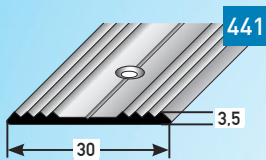

Einschubprofil Aluminium insert profile aluminium

Treppenkanten Aluminium / stair nosings aluminium

Übergangsprofile 27 + 38 mm, profilierte Riffelung Edelstahl matt connecting profiles 27 + 38 mm, fluted profile, stainless steel satin

Neuheiten 2017 aus Aue!

News 2017 from Aue!

Übergangsprofil

Edelstahl V4A gezogen
connecting profile drawn
V4A stainless steel

Treppenkante

Edelstahl V4A gezogen
stair nosing drawn
V4A stainless steel

Dehnungsfugenprofil Aluminium schwarz