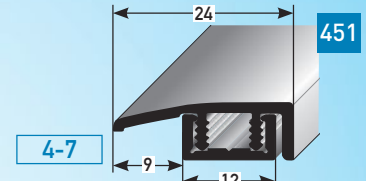

MINI-APL-Klick-System 4 - 7 mm Aluminium / MINI-APL-click-system 4 - 7 mm aluminium