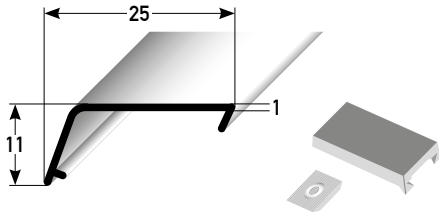

FENSTER - Wetterschutzsystem

window weather protection system

Farbe/colour

Länge / length

Artikel/reference

598 Wetterschenkelprofil aus Aluminium, für Fenster, inklusive einstellbaren Befestigungsclips und Edelstahlschrauben 3 x 10

windows sash profile out of aluminium, including adjustable mounting clips + stainless steel screws 3 x 10