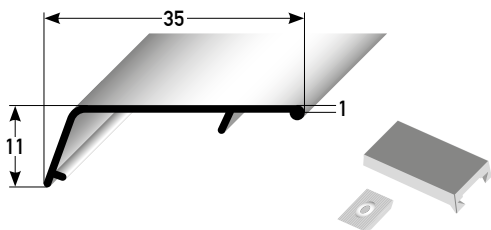

599 Fensterstockabdeckung aus Aluminium, für Fenster, inklusive einstellbaren Befestigungsclips und Edelstahlschrauben 3 x 10

window frame cover profile out of aluminium, for windows, including adjustable mounting clips + stainless steel screws 3 x 10